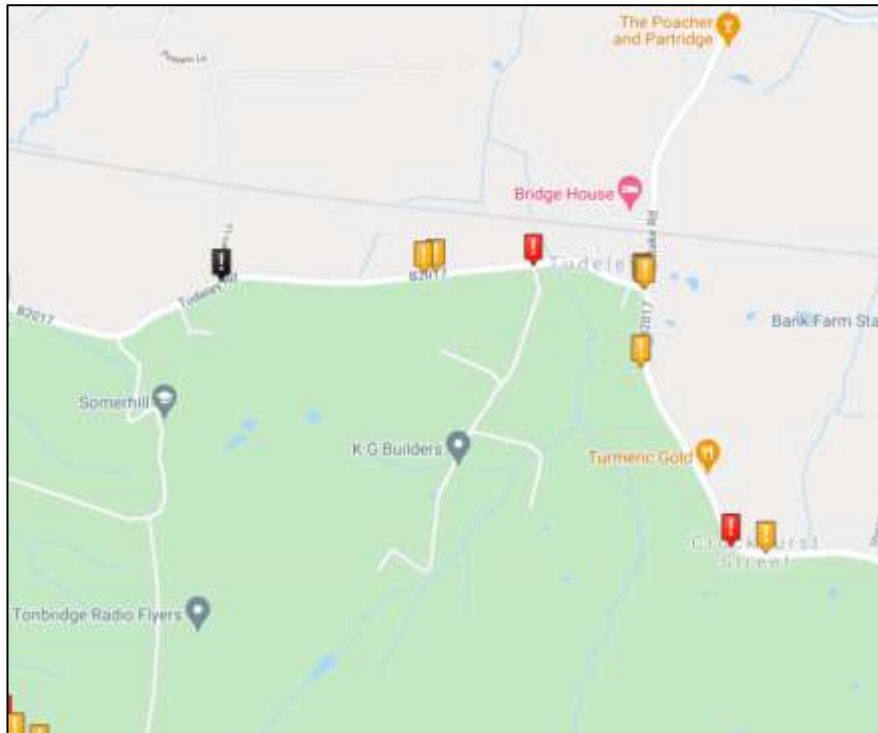

Hartlake Road

A228 Northern Section

A228 Middle Section

A228 Southern Section

B2017 Tudeley

B2017 Five Oak Green

A26 between junction with A21 and Vale Road