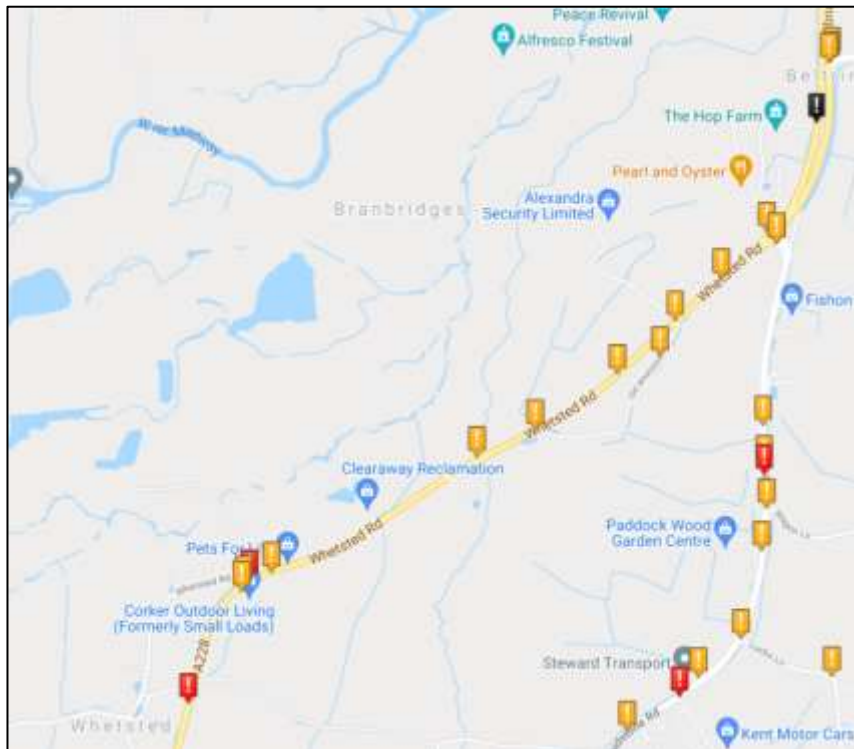

Hartlake Road

A228 Northern Section

A228 Middle Section

A228 Southern Section

B2017 Tudeley

B2017 Five Oak Green

A26 between junction with A21 and Vale Road