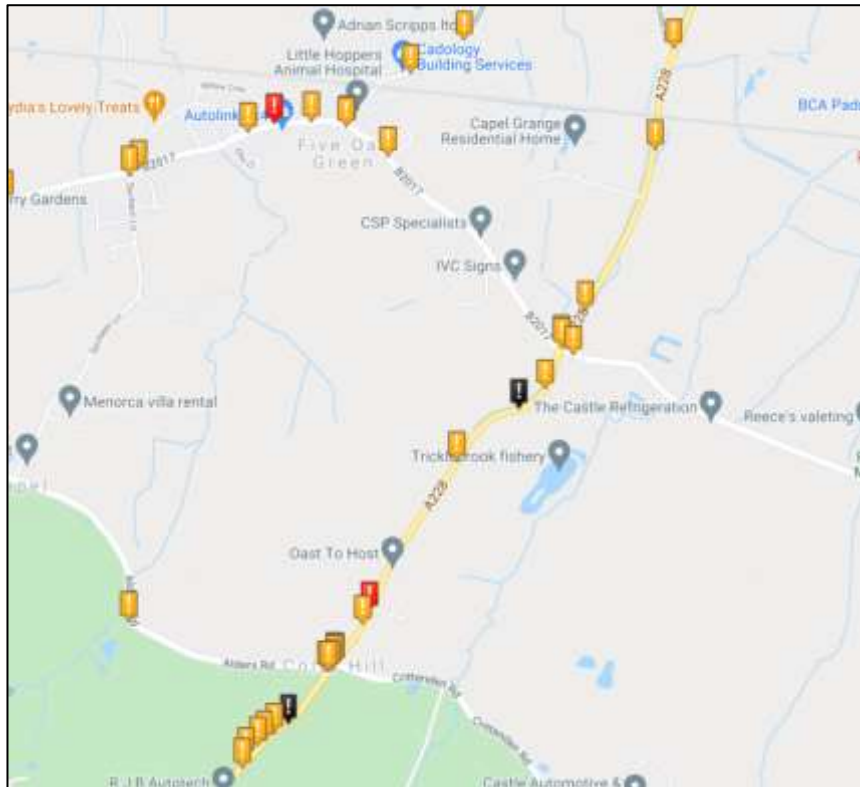

Hartlake Road

A228 Northern Section

A228 Middle Section

A228 Southern Section

B2017 Tudeley

B2017 Five Oak Green

A26 between junction with A21 and Vale Road