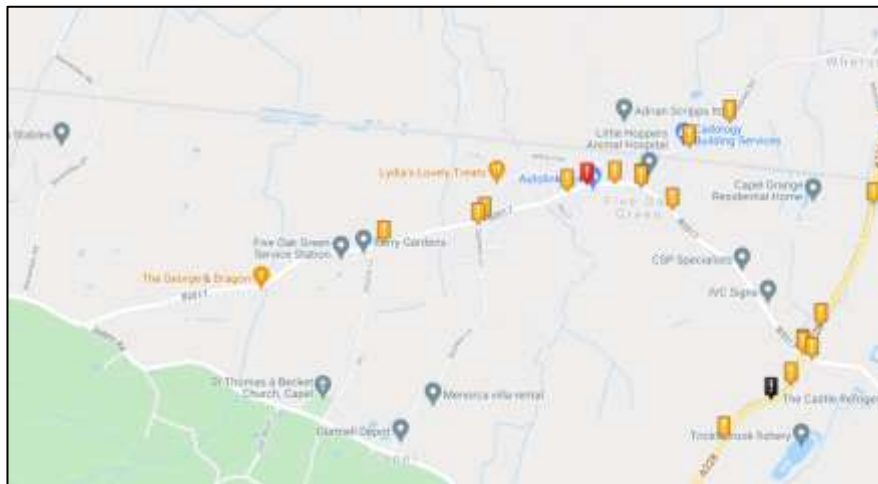

Hartlake Road

A228 Northern Section

A228 Middle Section

A228 Southern Section

B2017 Tudeley

B2017 Five Oak Green

A26 between junction with A21 and Vale Road