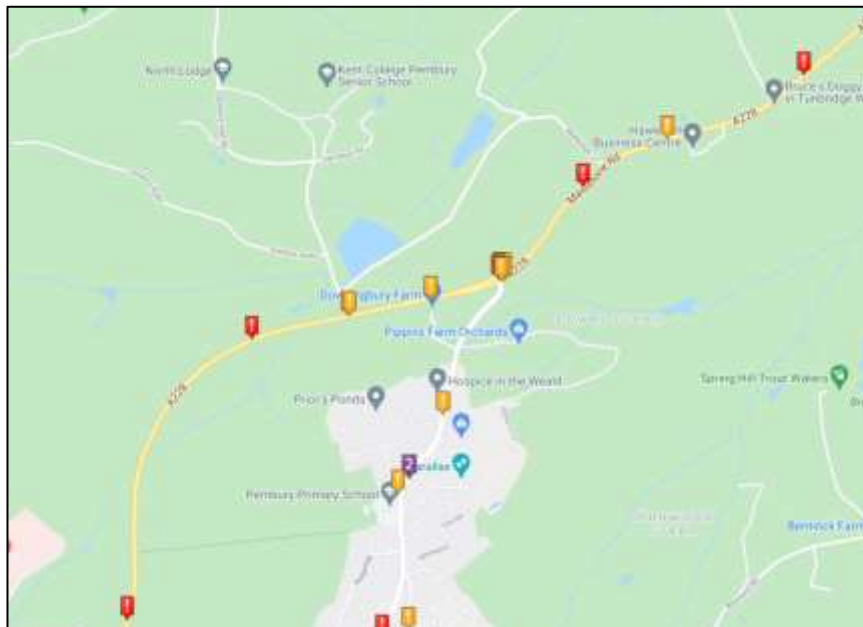

Hartlake Road

A228 Northern Section

A228 Middle Section

A228 Southern Section

B2017 Tudeley

B2017 Five Oak Green

A26 between junction with A21 and Vale Road